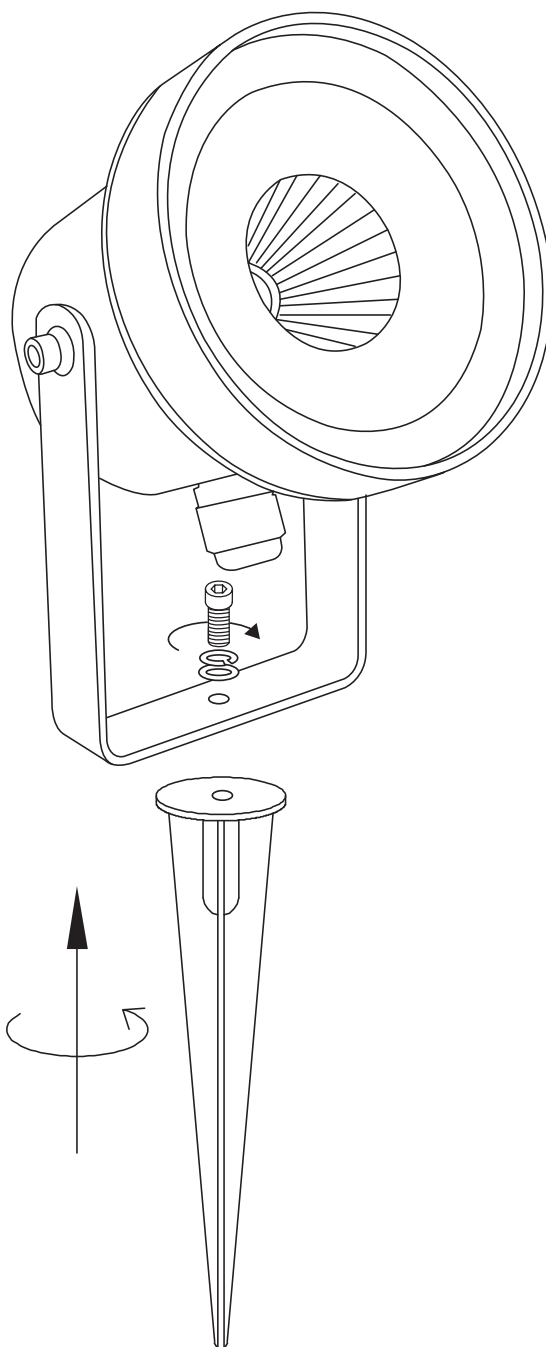

INSTALLATION MANUAL

67196C

ecolight

ADJUSTABLE

230V | 9W | IP65 | Die cast | Adjustable

Complete with driver.
Supplied with spike.

85
CRI

150cm

one
LIGHT

Warnings:

1. Make sure that the product is installed properly before connecting to electricity.
2. Do not cover the fitting.
3. Maintenance and installation should only be carried out by a professional electrician.