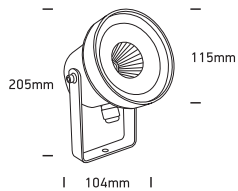

INSTALLATION MANUAL

67196C

ecolight

ADJUSTABLE

230V | 9W | IP65 | Die cast | Adjustable

Complete with driver.
Supplied with spike.

85
CRI

150cm