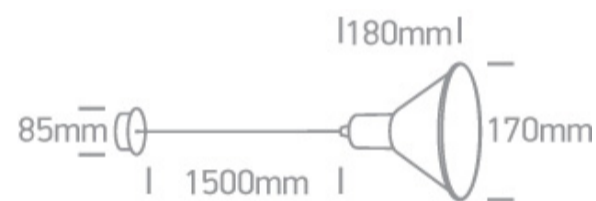

17 Pendants>Retro Pendants

63118/BBS

10W E27 Decorative pendant.

Complies with standard EN60598-1 and any other specific standards.

Downloads

Dimensions

Physical Specification

Item Group	17 Pendants
Family	Retro Pendants
Order Code	63118/BBS
Colour	Brushed Brass
Material	Steel
Shape	Circular
Height	180mm
Diameter	170mm
Suspended Ceiling	Yes
Indoor	Yes
Adjustable	No