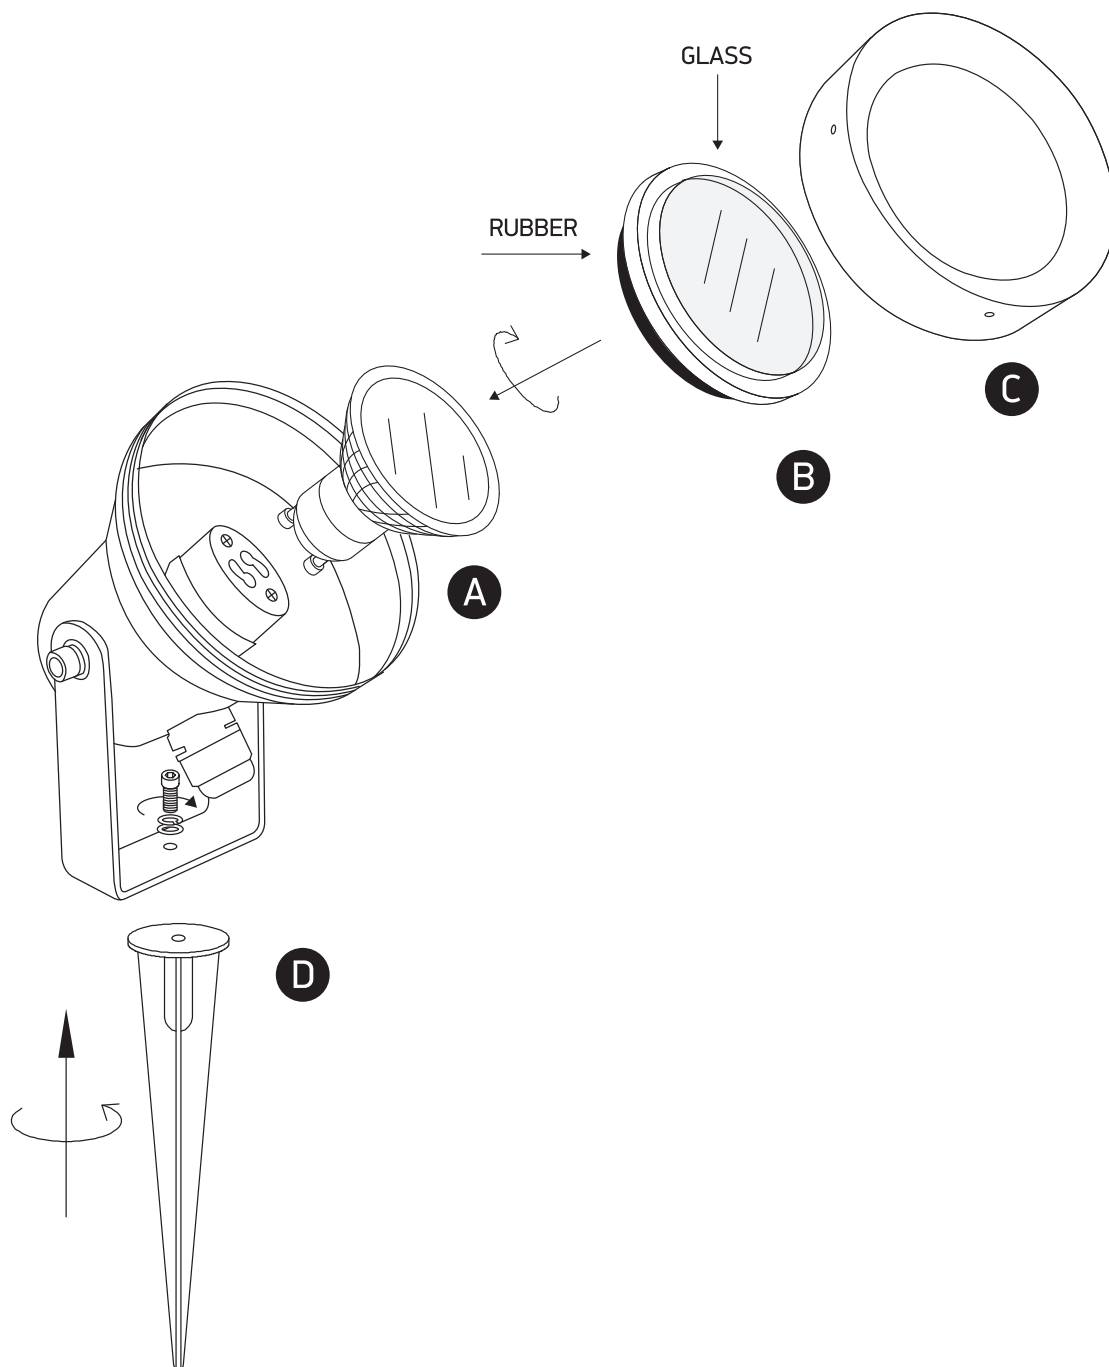

INSTALLATION MANUAL

67196BG

100-240V | 10W | MR16 | GU10 | IP65 | Die cast | Adjustable
Supplied with spike.

Warnings:

1. Make sure that the product is installed properly before connecting to electricity.
2. Do not cover the fitting.
3. Maintenance and installation should only be carried out by a professional electrician.