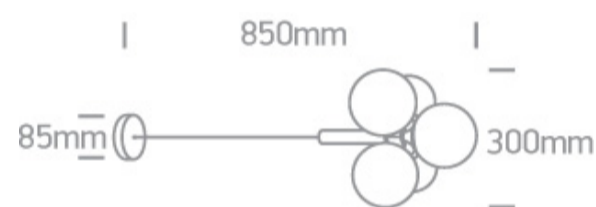

18 Decorative>The Nordic Decorative Range

63116A/BBS

5x9W G9 Decorative pendant.

Complies with standard EN60598-1 and any other specific standards.

Downloads

Dimensions

Related items

7106ALG/C

7106ALG/W

Physical Specification

Item Group

18 Decorative

Family

The Nordic Decorative Range

Order Code

63116A/BBS

Colour

Brushed Brass

Material

Steel

Shape

Circular

Height

850mm

Diameter	300mm
Suspended Ceiling	Yes
Indoor	Yes
Adjustable	No

Electrical Characteristics

Gear	No
------	----

Fitting + Driver

Input Voltage	100-240V
50 Hz	Yes
60 Hz	Yes
Safety Class	
Power(Watts)	5x9W
IP Rating	IP20
Light Source	Replaceable lamp
Lamp Holder	G9
Number of Lamps	5
Dimmable	N/A
F Mark	