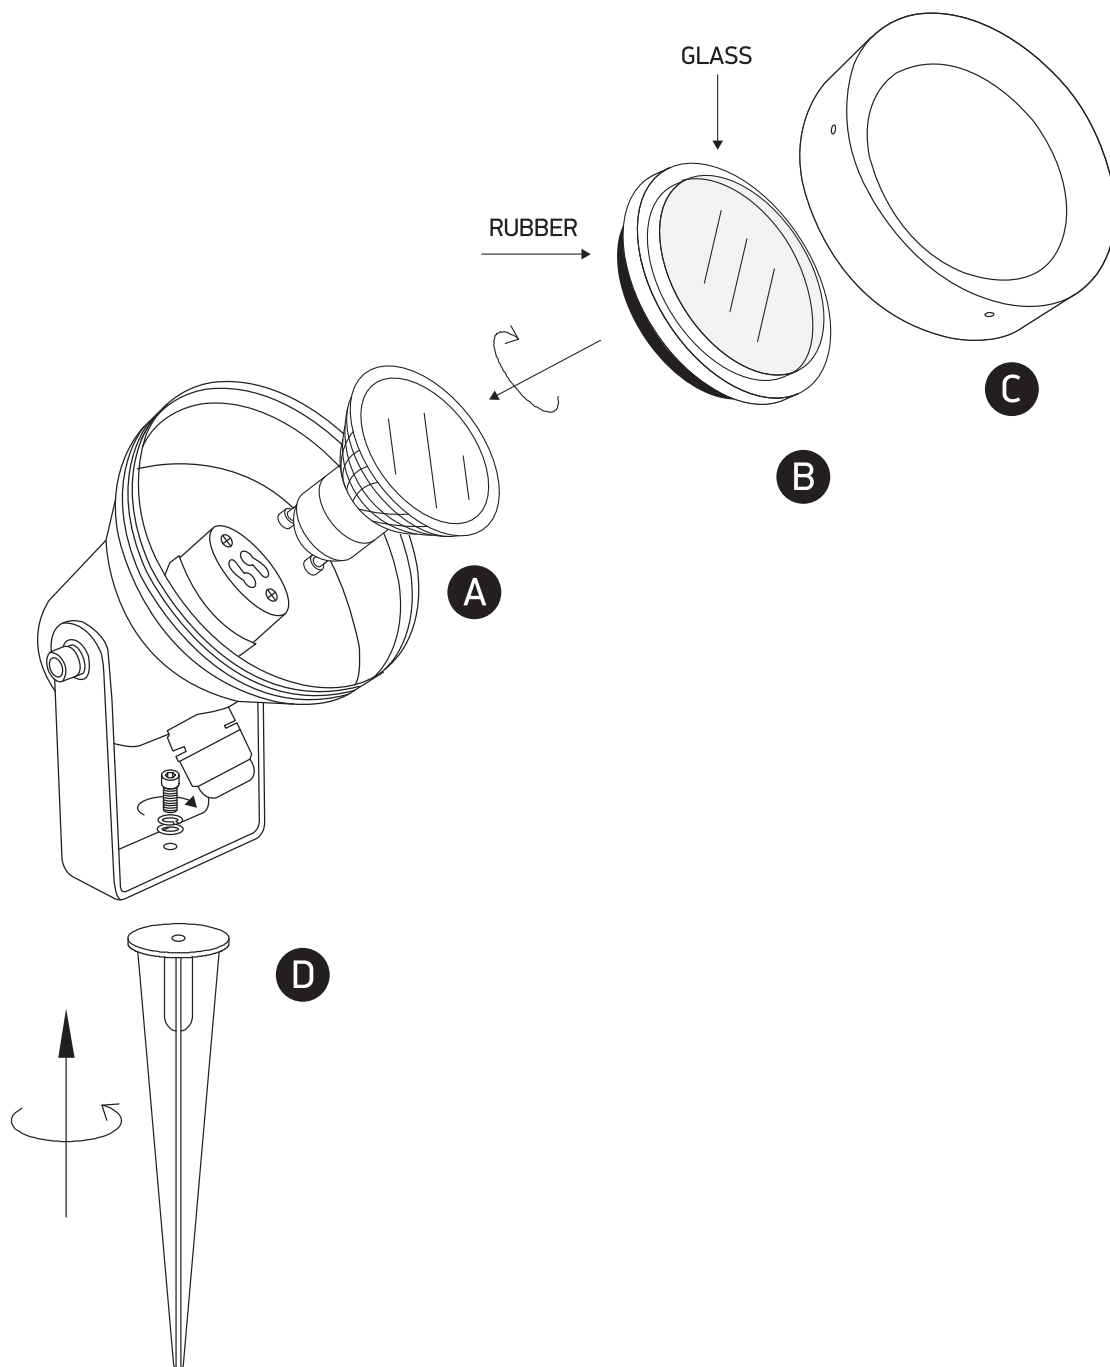

INSTALLATION MANUAL

67196BG

100-240V | 10W | MR16 | GU10 | IP65 | Die cast | Adjustable
Supplied with spike.

Warnings:

1. Make sure that the product is installed properly before connecting to electricity.
2. Do not cover the fitting.
3. Maintenance and installation should only be carried out by a professional electrician.