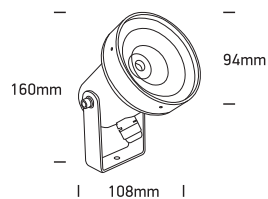

INSTALLATION MANUAL

67196BG

100-240V | 10W | MR16 | GU10 | IP65 | Die cast | Adjustable
Supplied with spike.

Warnings:

1. Make sure that the product is installed properly before connecting to electricity.
2. Do not cover the fitting.
3. Maintenance and installation should only be carried out by a professional electrician.