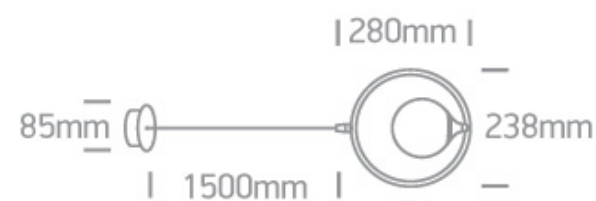

18 Decorative>The Nordic Decorative Range

63116/BBS

9W G9 Decorative pendant.

Complies with standard EN60598-1 and any other specific standards.

Downloads

Dimensions

Related items

7106ALG/C

7106ALG/W

Physical Specification

Item Group

18 Decorative

Family

The Nordic Decorative Range

Order Code

63116/BBS

Colour

Brushed Brass

Material

Steel

Shape

Circular

Height

280mm

Diameter	238mm
Suspended Ceiling	Yes
Indoor	Yes
Adjustable	No

Electrical Characteristics

Gear	No
------	----

Fitting + Driver

Input Voltage	100-240V
50 Hz	Yes
60 Hz	Yes
Safety Class	
Power(Watts)	9W
IP Rating	IP20
Light Source	Replaceable lamp
Lamp Holder	G9
Number of Lamps	1
Dimmable	N/A
F Mark	