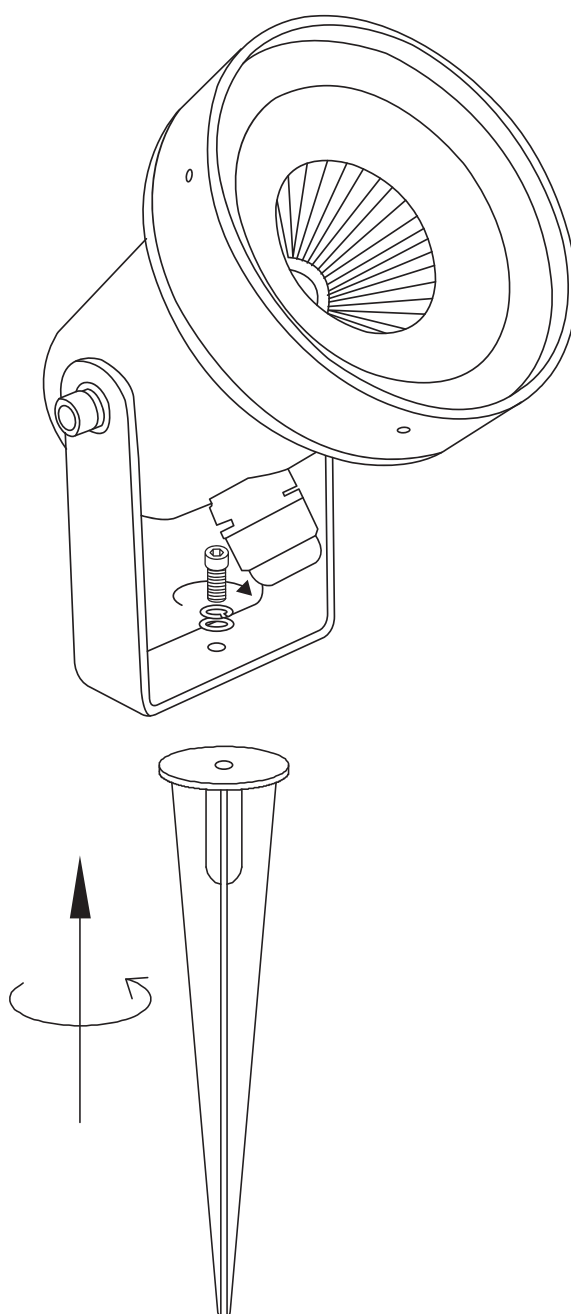

INSTALLATION MANUAL

67196B

ecolight

85
CRI

230V | COB LED | 6W | IP65 | Die cast | Adjustable

Complete with 500mA driver / Supplied with spike.

150cm

one
LIGHT