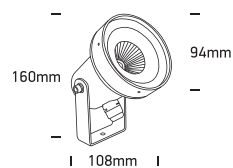

INSTALLATION MANUAL

67196B

ecolight

85
CRI

230V | COB LED | 6W | IP65 | Die cast | Adjustable

Complete with 500mA driver / Supplied with spike.

150cm

one
LIGHT