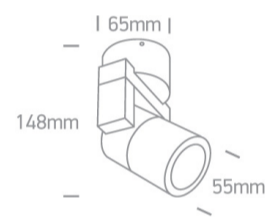

12 Wall & Ceiling>The GU10 Indoor/Outdoor Spots

67164/AL

35W MR16 GU10 Indoor/Outdoor Spots.

Complies with standard EN60598-1 and any other specific standards.

Downloads

Dimensions

Physical Specification

Item Group	12 Wall & Ceiling
Family	The GU10 Indoor/Outdoor Spots
Order Code	67164/AL
Colour	Aluminium
Material	Aluminium
Shape	Circular
Surface Ceiling	Yes
Surface Wall	Yes
Surface Floor/Ground	Yes
Indoor	Yes
Outdoor	Yes
Adjustable	1 Direction

Electrical Characteristics

Gear	No
Fitting + Driver	
Input Voltage	100-240V
50 Hz	Yes
60 Hz	Yes
Safety Class	
Power(Watts)	35W
IP Rating	IP54
Light Source	Replaceable lamp
Lamp Holder	GU10
Number of Lamps	1
F Mark	

Illumination Data

Illumination Diagram

Packing Info

Box Weight	0.555kg
Pcs/Carton	20
Barcode	5291889008361
HS Code	9405409900

Certification & Warranty

Warranty

3 Years

Weee Directive