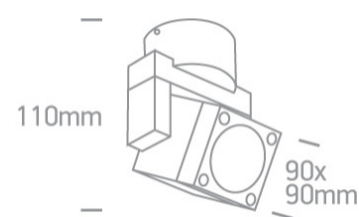

12 Wall &amp; Ceiling&gt;The GU10 Indoor/Outdoor Spots

67162/BR

35W MR16 GU10 Indoor/Outdoor Spots.

Complies with standard EN60598-1 and any other specific standards.

## Dimensions

## Physical Specification

Item Group	12 Wall & Ceiling
Family	The GU10 Indoor/Outdoor Spots
Order Code	67162/BR
Colour	Rust Brown
Material	Aluminium
Shape	Circular
Surface Ceiling	Yes
Surface Wall	Yes
Surface Floor/Ground	Yes
Indoor	Yes
Outdoor	Yes
Adjustable	1 Direction