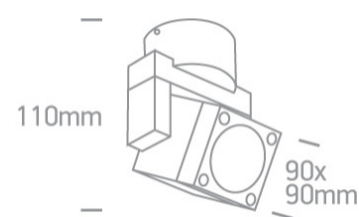

12 Wall & Ceiling>The GU10 Indoor/Outdoor Spots

67162/AL

35W MR16 GU10 Indoor/Outdoor Spots.

Complies with standard EN60598-1 and any other specific standards.

Downloads

Dimensions

Physical Specification

Item Group	12 Wall & Ceiling
Family	The GU10 Indoor/Outdoor Spots
Order Code	67162/AL
Colour	Aluminium
Material	Aluminium
Shape	Circular
Surface Ceiling	Yes
Surface Wall	Yes
Surface Floor/Ground	Yes
Indoor	Yes
Outdoor	Yes
Adjustable	1 Direction

Electrical Characteristics

Gear	No
Fitting + Driver	
Input Voltage	100-240V
50 Hz	Yes
60 Hz	Yes
Safety Class	
Power(Watts)	35W
IP Rating	IP54
Light Source	Replaceable lamp
Lamp Holder	GU10
Number of Lamps	1
F Mark	

Illumination Data

Illumination Diagram

Packing Info

Box Weight	0.820kg
Pcs/Carton	10
Barcode	5291889008354
HS Code	9405409900

Certification & Warranty

Warranty

3 Years

Weee Directive