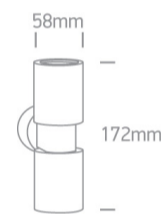

12 Wall & Ceiling > Outdoor Wall & Ceiling Spot Natural Aluminium

67160/AL

2x35W MR16 GU10 Natural Aluminium Indoor/Outdoor Wall Lights.

Complies with standard EN60598-1 and any other specific standards.

Downloads

Dimensions

Physical Specification

Item Group	12 Wall & Ceiling
Family	Outdoor Wall & Ceiling Spot Natural Aluminium
Order Code	67160/AL
Colour	Aluminium
Material	Natural Aluminium
Shape	Circular
Surface Wall	Yes
Indoor	Yes
Outdoor	Yes
Adjustable	No