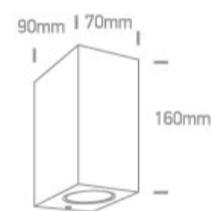

12 Wall & Ceiling>The GU10 Outdoor Cube Lights ABS+PC

67142K/W

2xGU10 ceiling cylinder, IP65.

Complies with standard EN60598-1 and any other specific standards.

Downloads

Dimensions

Physical Specification

Item Group	12 Wall & Ceiling
Family	The GU10 Outdoor Cube Lights ABS+PC
Order Code	67142K/W
Colour	White
Material	ABS
Diffuser Material	PC
Shape	Rectangular
Length	90mm
Width	70mm
Height	160mm
Surface Ceiling	Yes
Indoor	Yes

Outdoor	Yes
Adjustable	No
IK Rating	6

Electrical Characteristics

Gear	No
------	----

Fitting + Driver

Input Voltage	100-240V
50 Hz	Yes
60 Hz	Yes
Safety Class	
Power(Watts)	2x6W
IP Rating	IP65
Light Source	Replaceable lamp
Lamp Holder	GU10
Number of Lamps	2
Dimmable	N/A
F Mark	