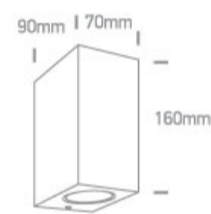

12 Wall & Ceiling>The GU10 Outdoor Cube Lights ABS+PC

67142K/B

2xGU10 ceiling cylinder, IP65.

Complies with standard EN60598-1 and any other specific standards.

Downloads

Dimensions

Physical Specification

Item Group	12 Wall & Ceiling
Family	The GU10 Outdoor Cube Lights ABS+PC
Order Code	67142K/B
Colour	Black
Material	ABS
Diffuser Material	PC
Shape	Rectangular
Length	90mm
Width	70mm
Height	160mm
Surface Ceiling	Yes
Indoor	Yes

Outdoor	Yes
Adjustable	No
IK Rating	6

Electrical Characteristics

Gear	No
------	----

Fitting + Driver

Input Voltage	100-240V
50 Hz	Yes
60 Hz	Yes
Safety Class	
Power(Watts)	2x6W
IP Rating	IP65
Light Source	Replaceable lamp
Lamp Holder	GU10
Number of Lamps	2
Dimmable	N/A
F Mark	