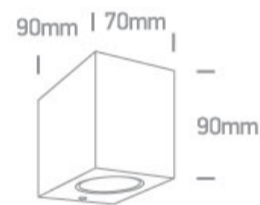

12 Wall & Ceiling>The GU10 Outdoor Cube Lights ABS+PC

67142H/W

GU10 ceiling cylinder, IP65.

Complies with standard EN60598-1 and any other specific standards.

Downloads

Dimensions

Physical Specification

| | |
|-------------------|-------------------------------------|
| Item Group | 12 Wall & Ceiling |
| Family | The GU10 Outdoor Cube Lights ABS+PC |
| Order Code | 67142H/W |
| Colour | White |
| Material | ABS |
| Diffuser Material | PC |
| Shape | Rectangular |
| Length | 70mm |
| Width | 90mm |
| Height | 90mm |
| Surface Ceiling | Yes |
| Indoor | Yes |

| | |
|------------|-----|
| Outdoor | Yes |
| Adjustable | No |
| IK Rating | 6 |

Electrical Characteristics

| | |
|------|----|
| Gear | No |
|------|----|

Fitting + Driver

| | |
|-----------------|---|
| Input Voltage | 100-240V |
| 50 Hz | Yes |
| 60 Hz | Yes |
| Safety Class |  |
| Power(Watts) | 6W |
| IP Rating | IP65 |
| Light Source | Replaceable lamp |
| Lamp Holder | GU10 |
| Number of Lamps | 1 |
| Dimmable | N/A |
| F Mark |  |