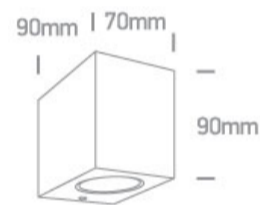

12 Wall & Ceiling>The GU10 Outdoor Cube Lights ABS+PC

67142H/AN

GU10 ceiling cylinder, IP65.

Complies with standard EN60598-1 and any other specific standards.

Downloads

Dimensions

Physical Specification

Item Group	12 Wall & Ceiling
Family	The GU10 Outdoor Cube Lights ABS+PC
Order Code	67142H/AN
Colour	Anthracite
Material	ABS
Diffuser Material	PC
Shape	Rectangular
Length	70mm
Width	90mm
Height	90mm
Surface Ceiling	Yes
Indoor	Yes

Outdoor	Yes
Adjustable	No
IK Rating	6

Electrical Characteristics

Gear	No
------	----

Fitting + Driver

Input Voltage	100-240V
50 Hz	Yes
60 Hz	Yes
Safety Class	
Power(Watts)	6W
IP Rating	IP65
Light Source	Replaceable lamp
Lamp Holder	GU10
Number of Lamps	1
Dimmable	N/A
F Mark	