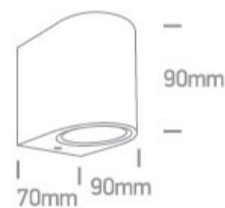

12 Wall & Ceiling>The GU10 Outdoor Cylinder Lights ABS+PC

67142F/W

GU10 ceiling cylinder, IP65.

Complies with standard EN60598-1 and any other specific standards.

Downloads

Dimensions

Physical Specification

Item Group	12 Wall & Ceiling
Family	The GU10 Outdoor Cylinder Lights ABS+PC
Order Code	67142F/W
Colour	White
Material	ABS
Diffuser Material	PC
Shape	Rectangular
Length	70mm
Width	90mm
Height	90mm
Surface Ceiling	Yes
Indoor	Yes