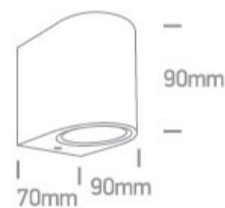

## Dimensions

## Physical Specification

Item Group	12 Wall & Ceiling
Family	The GU10 Outdoor Cylinder Lights ABS+PC
Order Code	67142F/B
Colour	Black
Material	ABS
Diffuser Material	PC
Shape	Rectangular
Length	70mm
Width	90mm
Height	90mm
Surface Ceiling	Yes
Indoor	Yes