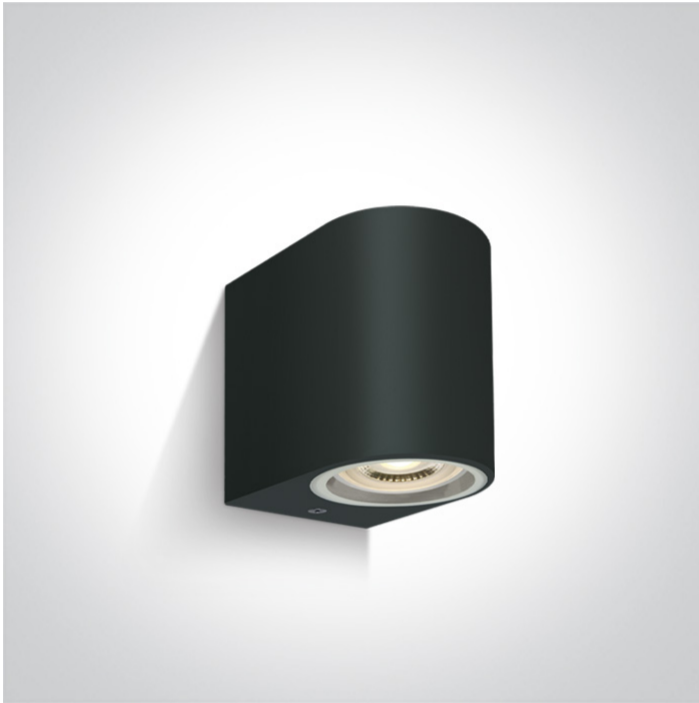

12 Wall &amp; Ceiling&gt;The GU10 Outdoor Cylinder Lights ABS+PC

67142F/B

GU10 ceiling cylinder, IP65.

Complies with standard EN60598-1 and any other specific standards.

## Physical Specification

Item Group	12 Wall & Ceiling
Family	The GU10 Outdoor Cylinder Lights ABS+PC
Order Code	67142F/B
Colour	Black
Material	ABS
Diffuser Material	PC
Shape	Rectangular
Length	70mm
Width	90mm
Height	90mm
Surface Ceiling	Yes
Indoor	Yes