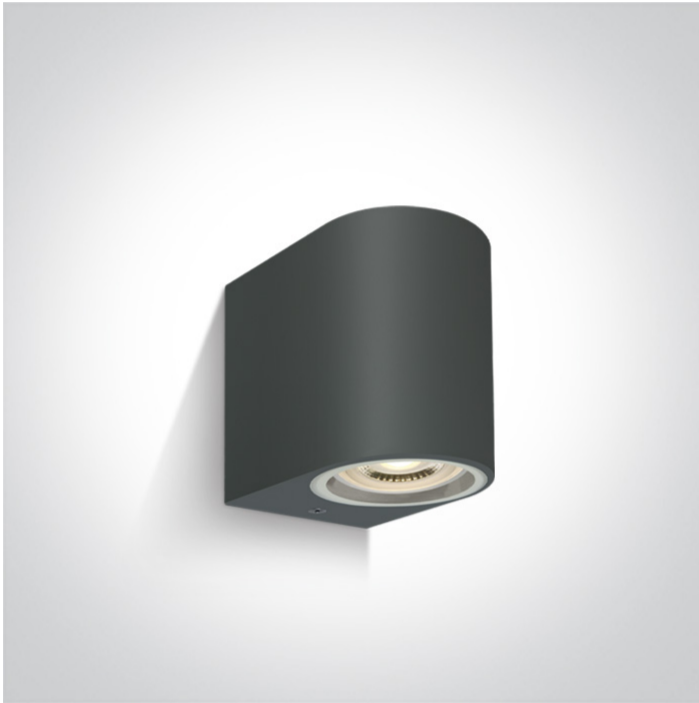

12 Wall & Ceiling>The GU10 Outdoor Cylinder Lights ABS+PC

67142F/AN

GU10 ceiling cylinder, IP65.

Complies with standard EN60598-1 and any other specific standards.

Downloads

Dimensions

Physical Specification

Item Group	12 Wall & Ceiling
Family	The GU10 Outdoor Cylinder Lights ABS+PC
Order Code	67142F/AN
Colour	Anthracite
Material	ABS
Diffuser Material	PC
Shape	Rectangular
Length	70mm
Width	90mm
Height	90mm
Surface Ceiling	Yes
Indoor	Yes