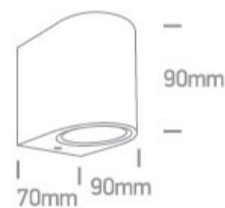

12 Wall & Ceiling>The GU10 Outdoor Cylinder Lights ABS+PC

67142F/AN

GU10 ceiling cylinder, IP65.

Complies with standard EN60598-1 and any other specific standards.

Downloads

Dimensions

Physical Specification

Item Group	12 Wall & Ceiling
Family	The GU10 Outdoor Cylinder Lights ABS+PC
Order Code	67142F/AN
Colour	Anthracite
Material	ABS
Diffuser Material	PC
Shape	Rectangular
Length	70mm
Width	90mm
Height	90mm
Surface Ceiling	Yes
Indoor	Yes