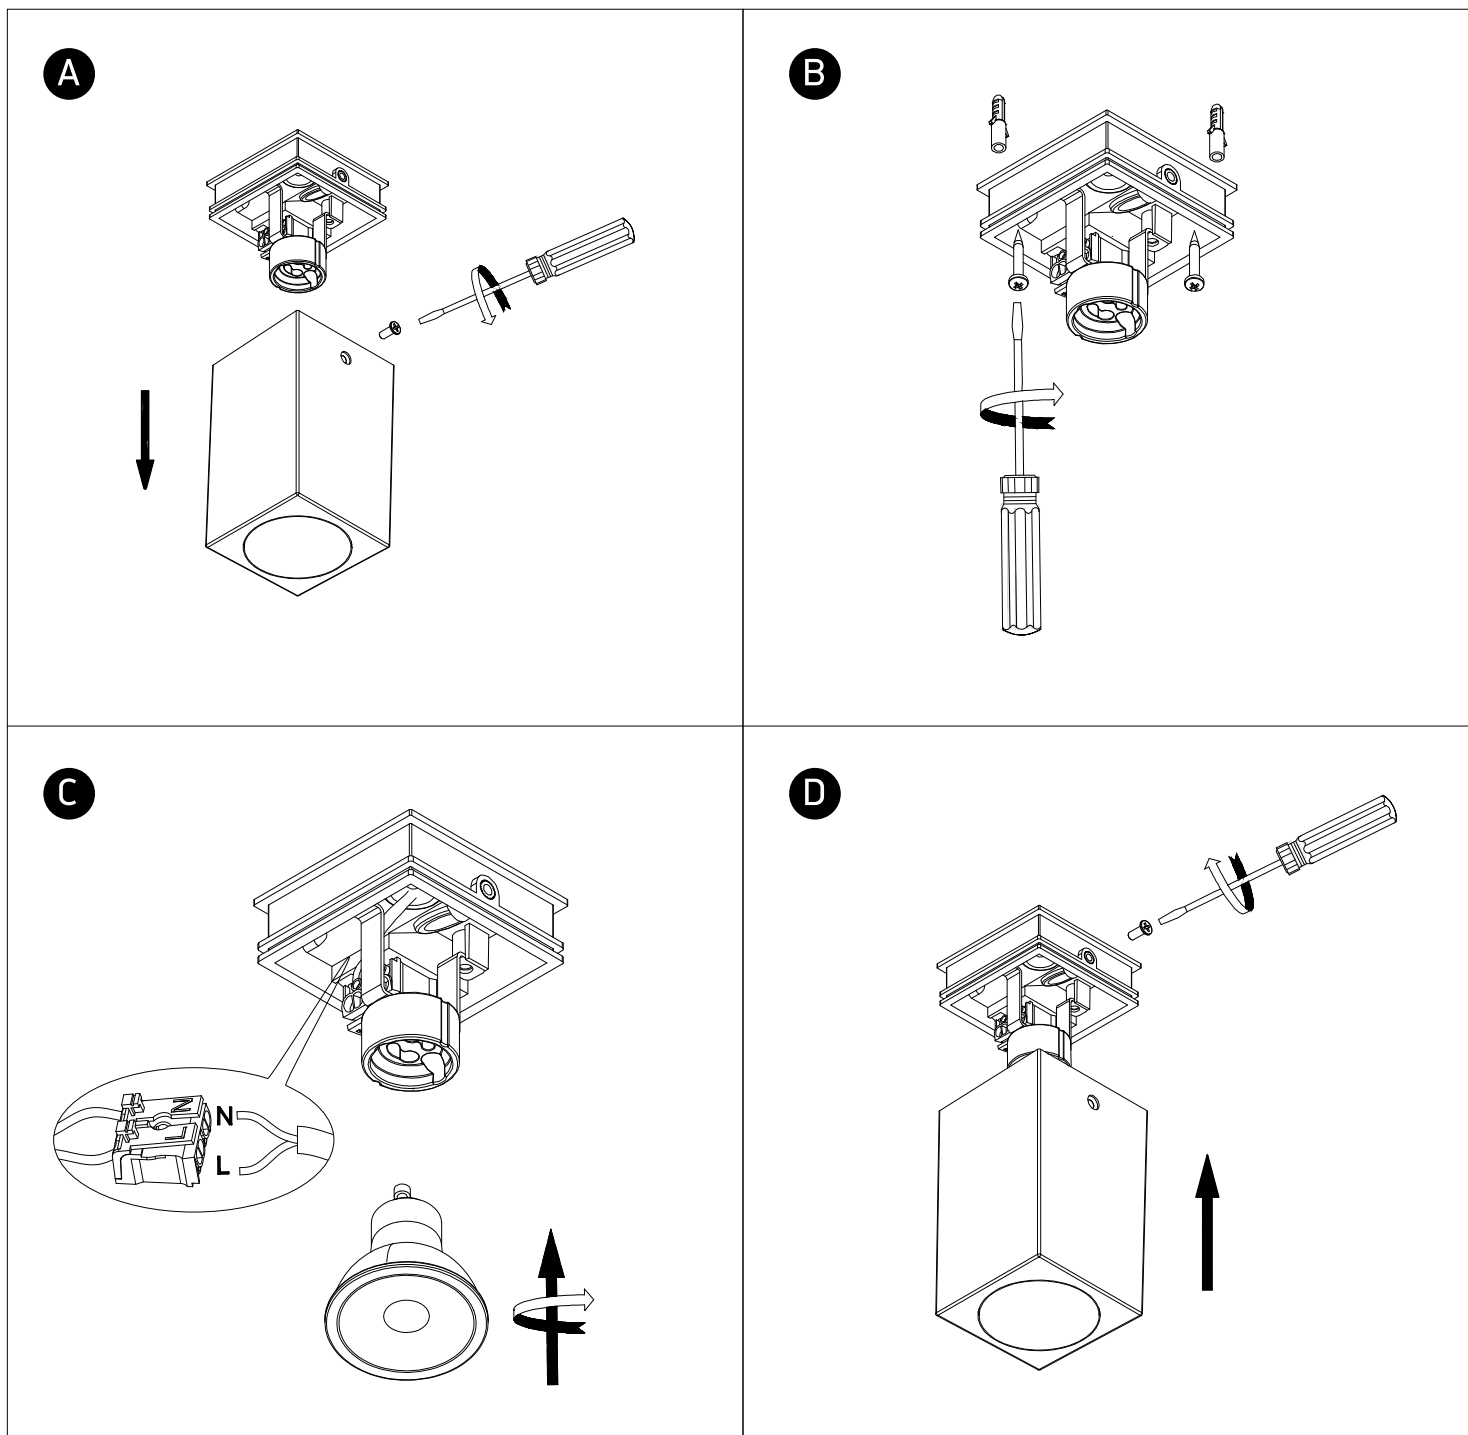

INSTALLATION MANUAL

67142D

100-240V | MR16 | GU10 | 6W | IP65 | ABS + PC

Warnings:

1. Make sure that the product is installed properly before connecting to electricity.
2. Do not cover the fitting.
3. Maintenance and installation should only be carried out by a professional electrician.