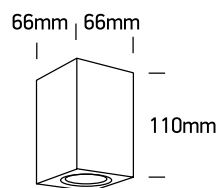

INSTALLATION MANUAL

67142D

100-240V | MR16 | GU10 | 6W | IP65 | ABS + PC

Warnings:

1. Make sure that the product is installed properly before connecting to electricity.
2. Do not cover the fitting.
3. Maintenance and installation should only be carried out by a professional electrician.