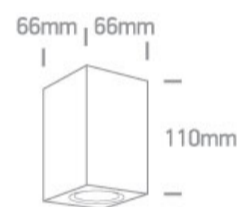

12 Wall & Ceiling>The GU10 Outdoor Cube Lights ABS+PC

67142D/W

GU10 ceiling cube, IP65.

Complies with standard EN60598-1 and any other specific standards.

Downloads

Dimensions

Physical Specification

Item Group	12 Wall & Ceiling
Family	The GU10 Outdoor Cube Lights ABS+PC
Order Code	67142D/W
Colour	White
Material	ABS
Diffuser Material	PC
Shape	Rectangular
Length	66mm
Width	66mm
Height	110mm
Surface Ceiling	Yes
Indoor	Yes

Outdoor	Yes
Adjustable	No
IK Rating	6

Electrical Characteristics

Gear	No
------	----

Fitting + Driver

Input Voltage	100-240V
50 Hz	Yes
60 Hz	Yes
Safety Class	
Power(Watts)	6W
IP Rating	IP65
Light Source	Replaceable lamp
Lamp Holder	GU10
Number of Lamps	1
Dimmable	N/A
F Mark	