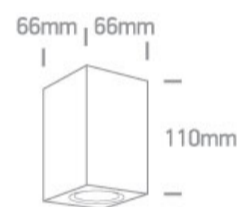

12 Wall &amp; Ceiling&gt;The GU10 Outdoor Cube Lights ABS+PC

67142D/B

GU10 ceiling cube, IP65.

Complies with standard EN60598-1 and any other specific standards.

## Dimensions

## Physical Specification

|                   |                                     |
|-------------------|-------------------------------------|
| Item Group        | 12 Wall & Ceiling                   |
| Family            | The GU10 Outdoor Cube Lights ABS+PC |
| Order Code        | 67142D/B                            |
| Colour            | Black                               |
| Material          | ABS                                 |
| Diffuser Material | PC                                  |
| Shape             | Rectangular                         |
| Length            | 66mm                                |
| Width             | 66mm                                |
| Height            | 110mm                               |
| Surface Ceiling   | Yes                                 |
| Indoor            | Yes                                 |