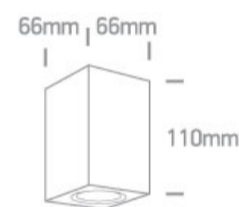

12 Wall &amp; Ceiling&gt;The GU10 Outdoor Cube Lights ABS+PC

**67142D/AN**

GU10 ceiling cube, IP65.

Complies with standard EN60598-1 and any other specific standards.

## Dimensions

## Physical Specification

Item Group	12 Wall & Ceiling
Family	The GU10 Outdoor Cube Lights ABS+PC
Order Code	67142D/AN
Colour	Anthracite
Material	ABS
Diffuser Material	PC
Shape	Rectangular
Length	66mm
Width	66mm
Height	110mm
Surface Ceiling	Yes
Indoor	Yes