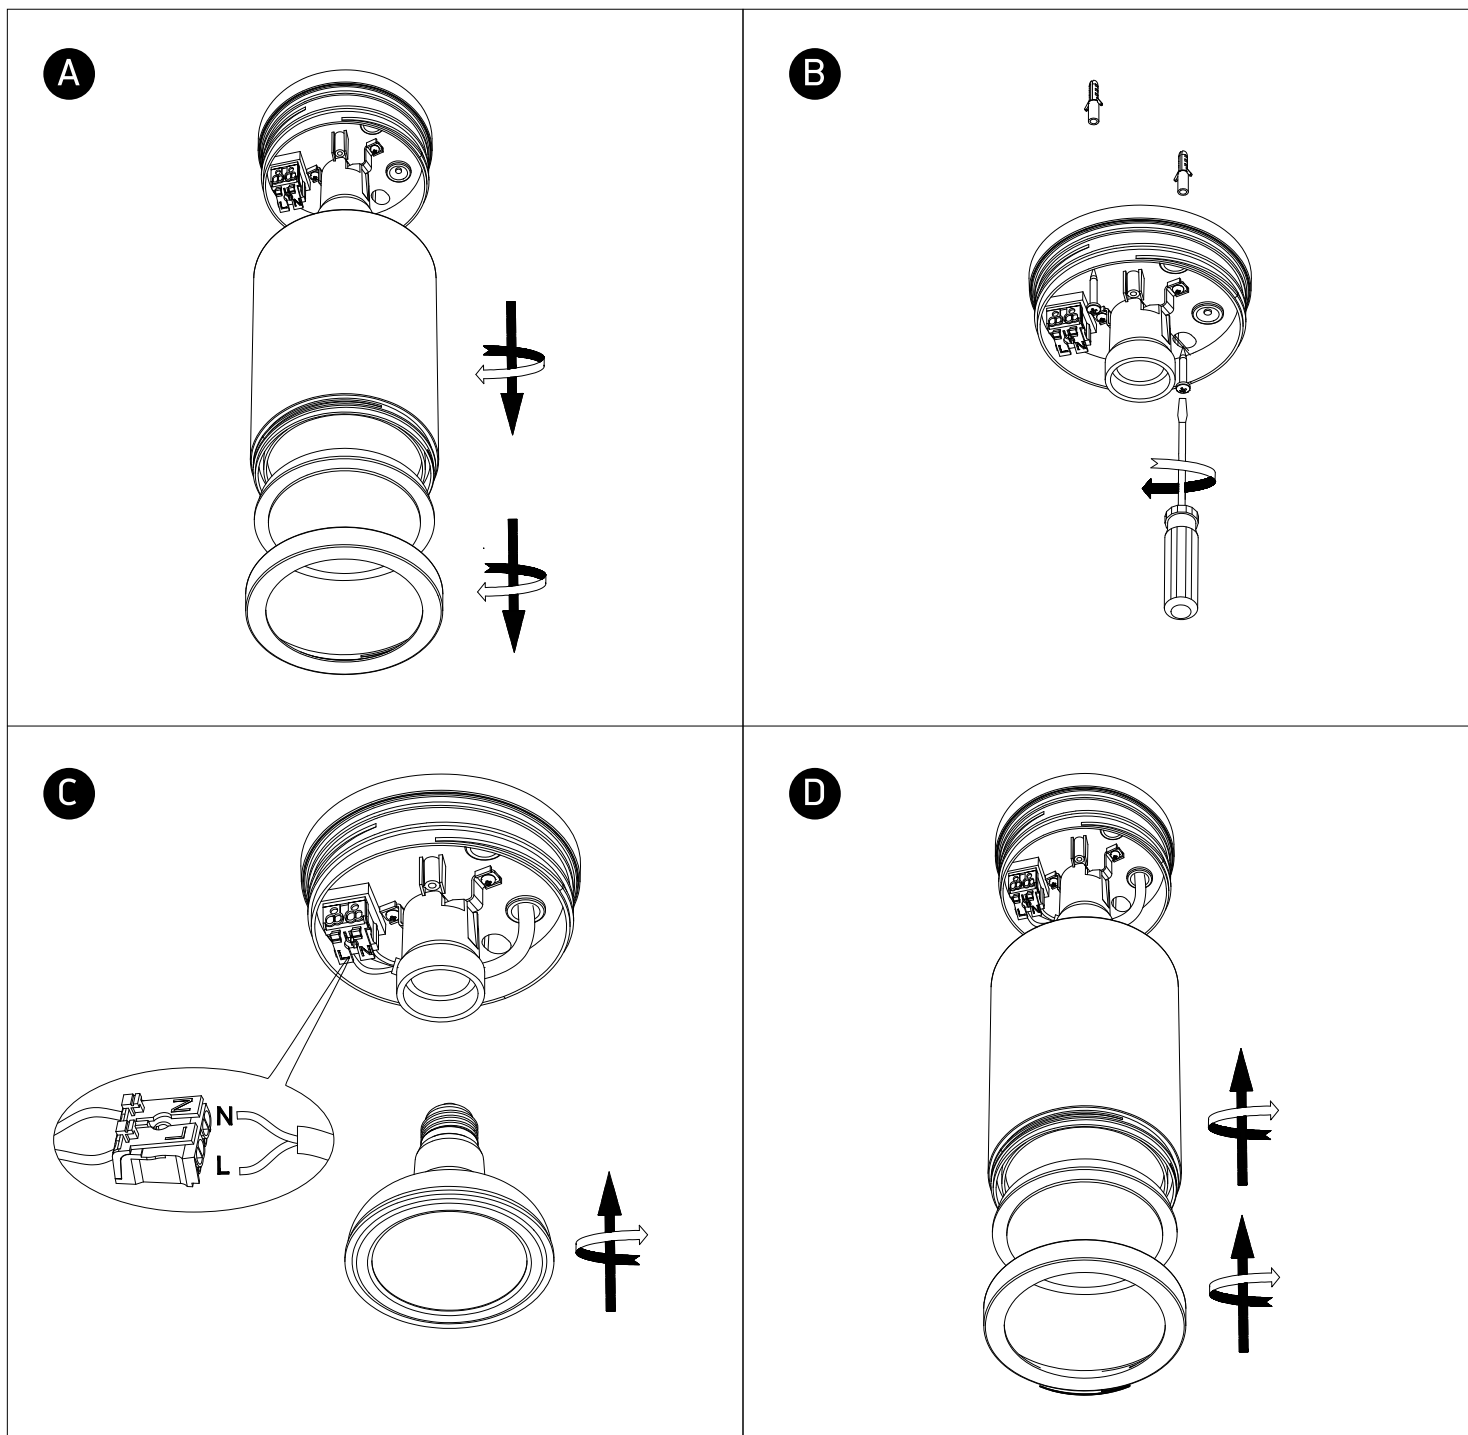

INSTALLATION MANUAL

67142C

100-240V | PAR30 | E27 | 10W | IP65 | ABS + PC

Warnings:

1. Make sure that the product is installed properly before connecting to electricity.
2. Do not cover the fitting.
3. Maintenance and installation should only be carried out by a professional electrician.