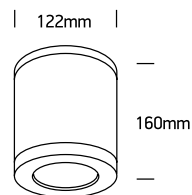

INSTALLATION MANUAL

67142C

100-240V | PAR30 | E27 | 10W | IP65 | ABS + PC

Warnings:

1. Make sure that the product is installed properly before connecting to electricity.
2. Do not cover the fitting.
3. Maintenance and installation should only be carried out by a professional electrician.