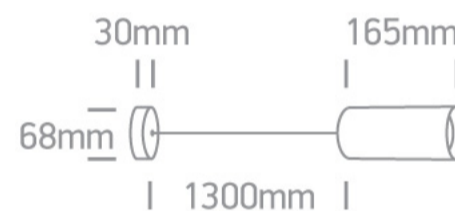

17 Pendants > Cylinder Pendants

63105N/W

GU10 10W Dark Light mini Pendant, IP20.

Complies with standard EN60598-1 and any other specific standards.

Downloads

Dimensions

Physical Specification

Item Group	17 Pendants
Family	Cylinder Pendants
Order Code	63105N/W
Colour	White
Material	Aluminium
Shape	Circular
Height	165mm
Diameter	68mm
Suspended Ceiling	Yes
Indoor	Yes
Adjustable	No

Illumination Diagram	
----------------------	---

Dark Light	Yes
------------	-----

Packing Info

Box Length	27cm
------------	------

Box Width	9cm
-----------	-----

Box Height	9cm
------------	-----

Pcs/Carton	24
------------	----