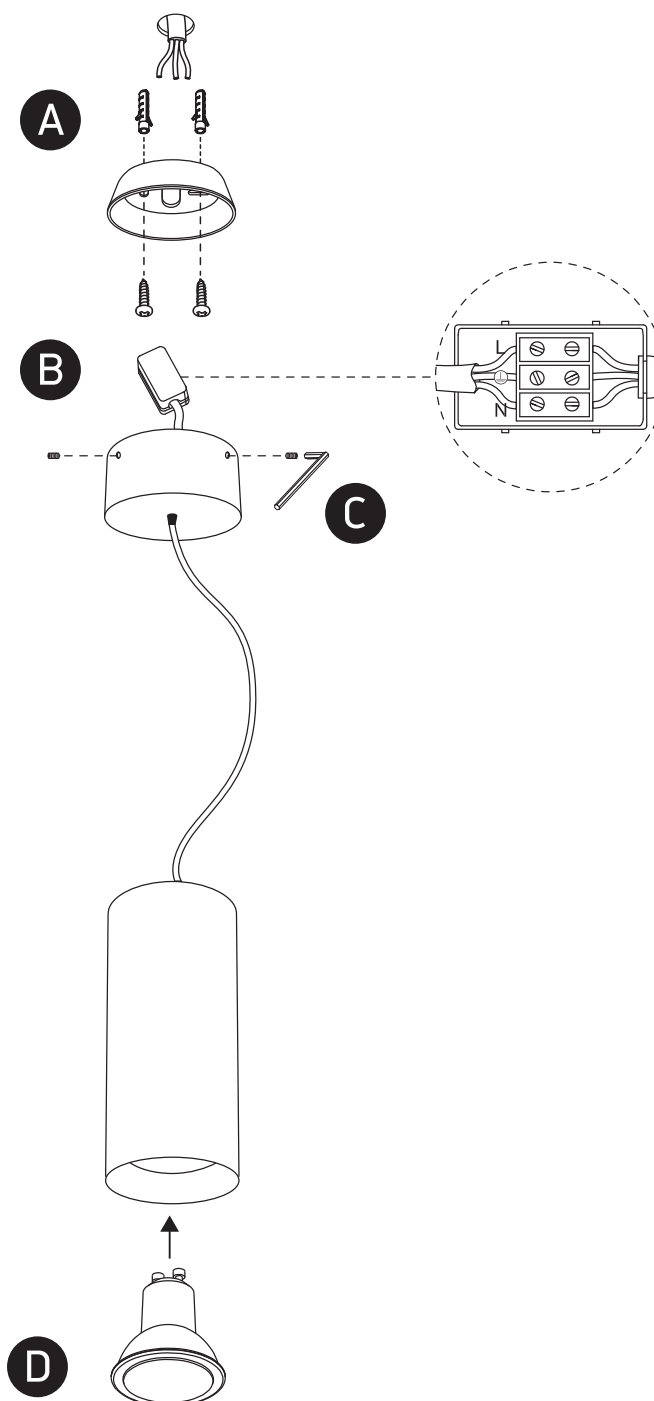

INSTALLATION MANUAL

63105N

100-240V | MR16 | GU10 | 10W | IP20 | Aluminium

130cm

Warnings:

1. Make sure that the product is installed properly before connecting to electricity.
2. Do not cover the fitting.
3. Maintenance and installation should only be carried out by a professional electrician.