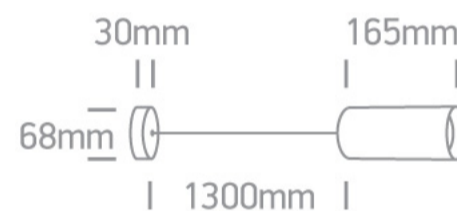

17 Pendants > Cylinder Pendants

63105N/B

GU10 10W Dark Light mini Pendant, IP20.

Complies with standard EN60598-1 and any other specific standards.

Downloads

Dimensions

Gallery

Physical Specification

Material

Aluminium

Shape

Circular

Height

165mm

Diameter	68mm
Suspended Ceiling	Yes
Indoor	Yes
Adjustable	No

Electrical Characteristics

Illumination Data

Illumination Diagram	
Dark Light	Yes

Packing Info

Box Length	27cm
Box Width	9cm
Box Height	9cm
Pcs/Carton	24

Barcode

5291889055563

Завантажено з mamadecor.ua

HS Code