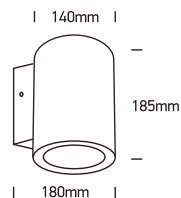

INSTALLATION MANUAL

67138EL

ecolight

80
CRI

230V | COB LED | 20W | IP65 | Die cast
AC LED.

one
LIGHT

Warnings:

1. Make sure that the product is installed properly before connecting to electricity.
2. Do not cover the fitting.
3. Maintenance and installation should only be carried out by a professional electrician.