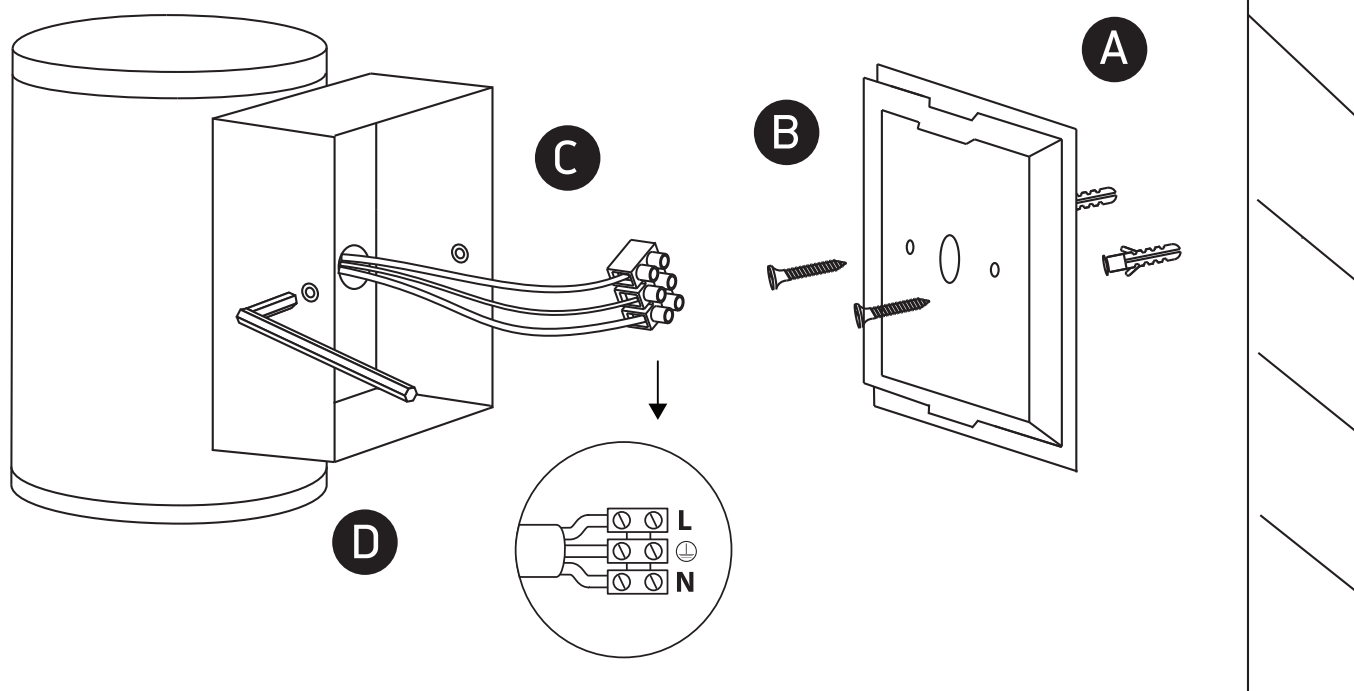

INSTALLATION MANUAL

67138EL

ecolight

80
CRI

230V | COB LED | 20W | IP65 | Die cast
AC LED.

one
LIGHT

Warnings:

1. Make sure that the product is installed properly before connecting to electricity.
2. Do not cover the fitting.
3. Maintenance and installation should only be carried out by a professional electrician.