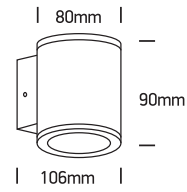

INSTALLATION MANUAL

67138E

ecolight

100-240V | COB LED | 6W | IP54 | Die cast
Complete with 500mA driver.

**80
CRI**

Warnings:

1. Make sure that the product is installed properly before connecting to electricity.
2. Do not cover the fitting.
3. Maintenance and installation should only be carried out by a professional electrician.