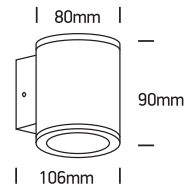

INSTALLATION MANUAL

67138E

ecolight

100-240V | COB LED | 6W | IP54 | Die cast
Complete with 500mA driver.

**80
CRI**

Warnings:

1. Make sure that the product is installed properly before connecting to electricity.
2. Do not cover the fitting.
3. Maintenance and installation should only be carried out by a professional electrician.