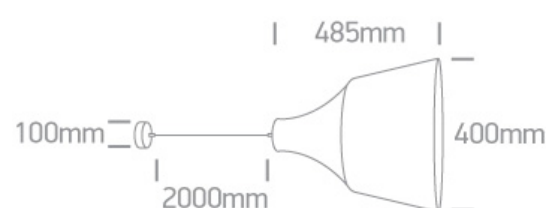

17 Pendants > Retro Pendants

63072A/BBS

20W E27 pendant with shade.

Complies with standard EN60598-1 and any other specific standards.

Downloads

Dimensions

Physical Specification

Item Group	17 Pendants
Family	Retro Pendants
Order Code	63072A/BBS
Colour	Brushed Brass
Material	Aluminium
Shape	Circular
Height	485mm
Diameter	400mm
Suspended Ceiling	Yes
Indoor	Yes
Adjustable	No