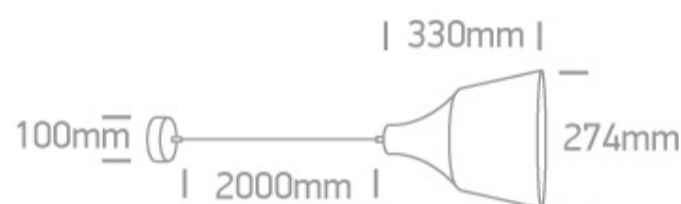

17 Pendants&gt;Retro Pendants

63072/CU

20W E27 pendant with shade.

Complies with standard EN60598-1 and any other specific standards.

## Dimensions

## Physical Specification

Item Group	17 Pendants
Family	Retro Pendants
Order Code	63072/CU
Colour	Copper
Material	Aluminium
Shape	Circular
Height	330mm
Diameter	274mm
Suspended Ceiling	Yes
Indoor	Yes
Adjustable	No