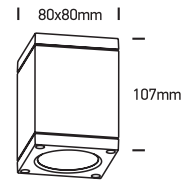

INSTALLATION MANUAL

67138D

ecolight

100-240V | 6W | IP54 | Die cast
Complete with 500mA driver.

80
CRI

one
LIGHT

A

B