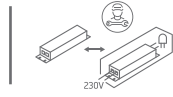

INSTALLATION MANUAL

67138D

ecolight

100-240V | 6W | IP54 | Die cast
Complete with 500mA driver.

80
CRI

one
LIGHT

A

B