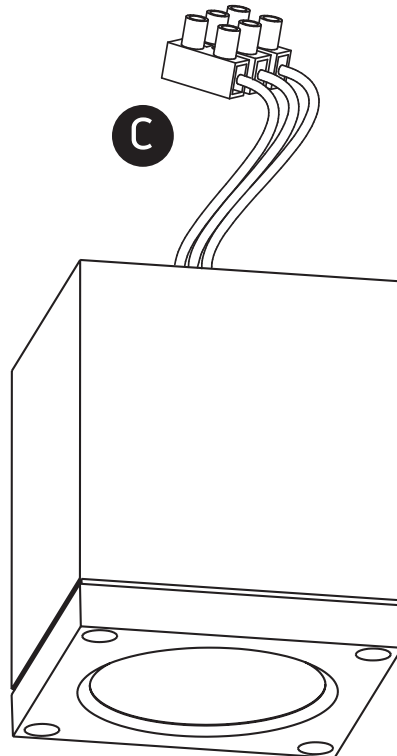

Warnings:

1. Make sure that the product is installed properly before connecting to electricity.
2. Do not cover the fitting.
3. Maintenance and installation should only be carried out by a professional electrician.