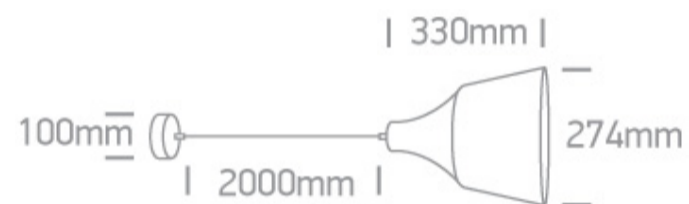

17 Pendants &gt; Retro Pendants

63072/BBS

20W E27 pendant with shade.

Complies with standard EN60598-1 and any other specific standards.

## Dimensions

## Physical Specification

Item Group	17 Pendants
Family	Retro Pendants
Order Code	63072/BBS
Colour	Brushed Brass
Material	Aluminium
Shape	Circular
Height	330mm
Diameter	274mm
Suspended Ceiling	Yes
Indoor	Yes
Adjustable	No