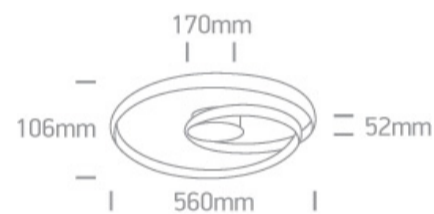

18 Decorative>The Swirl Range

63068/BS

30W LED Decorative ceiling light.

Complete with 24V driver.

Complies with standard EN60598-1 and any other specific standards.

Downloads

Dimensions

Physical Specification

Item Group	18 Decorative
Family	The Swirl Range
Order Code	63068/BS
Colour	Brass
Material	Aluminium + Steel
Diffuser Material	Acrylic
Shape	Circular
Height	106mm
Diameter	560mm
Surface Ceiling	Yes
Indoor	Yes
Adjustable	No