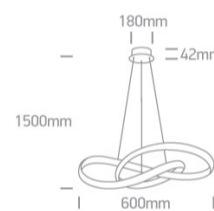

18 Decorative&gt;The Swirl Range

63066A/W

30W LED Decorative Pendant.

Complete with 24V driver.

Complies with standard EN60598-1 and any other specific standards.

## Dimensions

## Physical Specification

Item Group	18 Decorative
Family	The Swirl Range
Order Code	63066A/W
Colour	White
Material	Aluminium + Steel
Shape	Circular
Height	1500mm
Diameter	600mm
Suspended Ceiling	Yes
Indoor	Yes
Adjustable	No