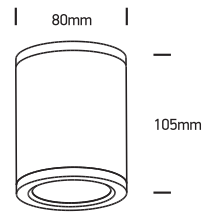

# INSTALLATION MANUAL

67138C

**ecolight**

Ra>80

**one**  
LIGHT

100-240V | 6W | IP54 | Die cast  
Complete with driver.