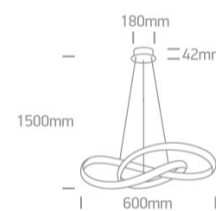

18 Decorative&gt;The Swirl Range

63066A/B

30W LED Decorative Pendant.

Complete with 24V driver.

Complies with standard EN60598-1 and any other specific standards.

## Dimensions

## Physical Specification

Item Group	18 Decorative
Family	The Swirl Range
Order Code	63066A/B
Colour	Black
Material	Aluminium + Steel
Shape	Circular
Height	1500mm
Diameter	600mm
Suspended Ceiling	Yes
Indoor	Yes
Adjustable	No