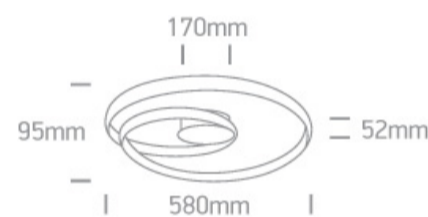

18 Decorative&gt;The Swirl Range

63066/W

30W LED Decorative ceiling light.

Complete with 24V driver.

Complies with standard EN60598-1 and any other specific standards.

## Dimensions

## Physical Specification

Item Group	18 Decorative
Family	The Swirl Range
Order Code	63066/W
Colour	White
Material	Aluminium + Steel
Shape	Circular
Height	95mm
Diameter	580mm
Surface Ceiling	Yes
Indoor	Yes
Adjustable	No