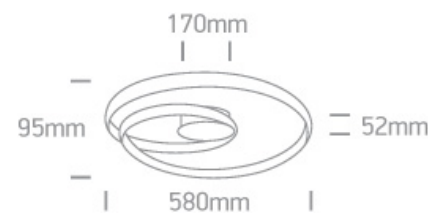

18 Decorative&gt;The Swirl Range

63066/B

30W LED Decorative ceiling light.

Complete with 24V driver.

Complies with standard EN60598-1 and any other specific standards.

## Dimensions

## Physical Specification

|                 |                   |
|-----------------|-------------------|
| Item Group      | 18 Decorative     |
| Family          | The Swirl Range   |
| Order Code      | 63066/B           |
| Colour          | Black             |
| Material        | Aluminium + Steel |
| Shape           | Circular          |
| Height          | 95mm              |
| Diameter        | 580mm             |
| Surface Ceiling | Yes               |
| Indoor          | Yes               |
| Adjustable      | No                |