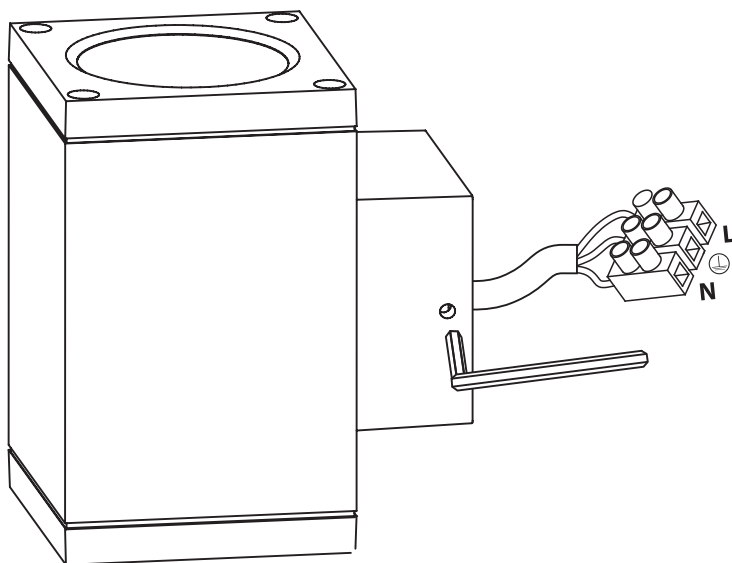

INSTALLATION MANUAL

67138A

ecolight

Ra>80

one
LIGHT

230V | 2x6W | IP54 | Die cast
Complete with driver.

Warnings:

1. Make sure that the product is installed properly before connecting to electricity.
2. Do not cover the fitting.
3. Maintenance and installation should only be carried out by a professional electrician.