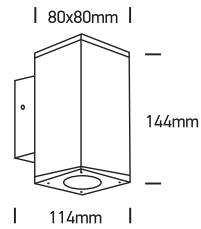

INSTALLATION MANUAL

67138A

ecolight

Ra>80

one
LIGHT

230V | 2x6W | IP54 | Die cast
Complete with driver.

Warnings:

1. Make sure that the product is installed properly before connecting to electricity.
2. Do not cover the fitting.
3. Maintenance and installation should only be carried out by a professional electrician.