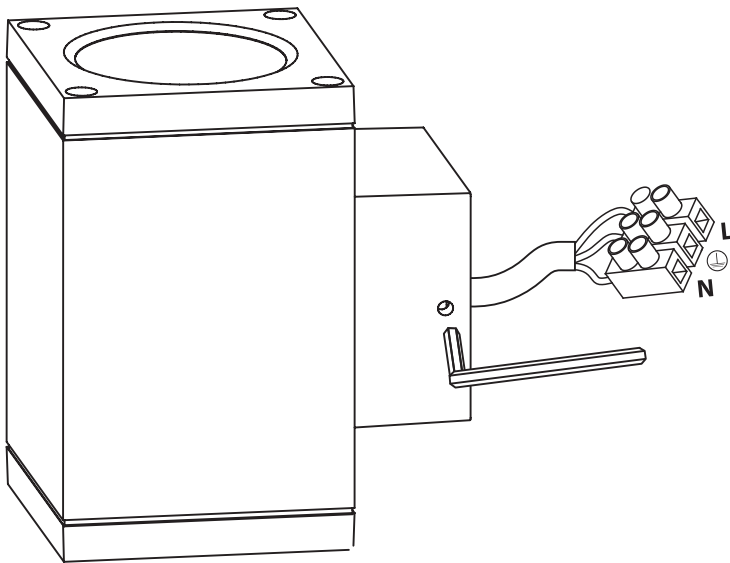

INSTALLATION MANUAL

67138A

ecolight

Ra>80

one
LIGHT

230V | 2x6W | IP54 | Die cast
Complete with driver.

Warnings:

1. Make sure that the product is installed properly before connecting to electricity.
2. Do not cover the fitting.
3. Maintenance and installation should only be carried out by a professional electrician.