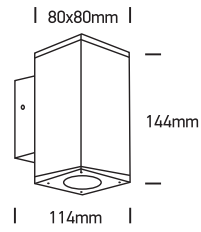

INSTALLATION MANUAL

67138A

ecolight

Ra>80

one
LIGHT

230V | 2x6W | IP54 | Die cast
Complete with driver.

Warnings:

1. Make sure that the product is installed properly before connecting to electricity.
2. Do not cover the fitting.
3. Maintenance and installation should only be carried out by a professional electrician.