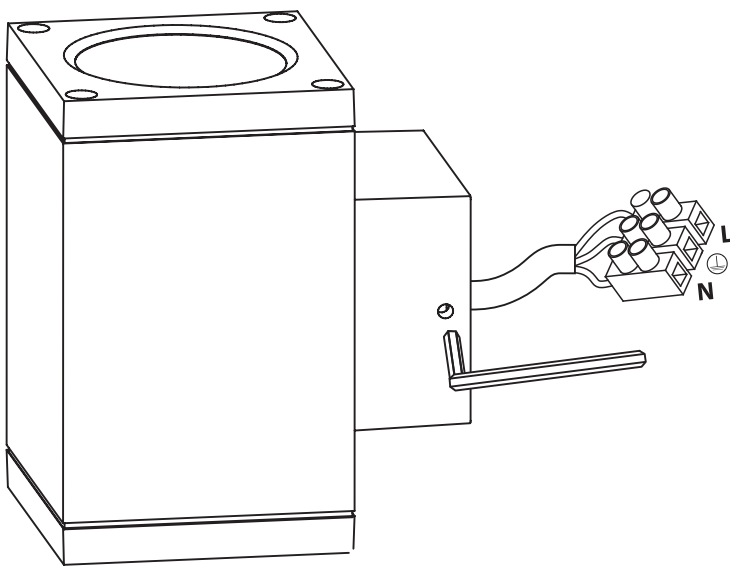

# INSTALLATION MANUAL

67138A

**ecolight**

230V | 2x6W | IP54 | Die cast  
Complete with driver.

**one**  
LIGHT