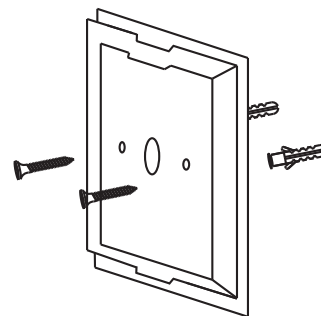

# INSTALLATION MANUAL

67138A

**ecolight**

230V | 2x6W | IP54 | Die cast  
Complete with driver.

**one**  
LIGHT

## Warnings:

1. Make sure that the product is installed properly before connecting to electricity.
2. Do not cover the fitting.
3. Maintenance and installation should only be carried out by a professional electrician.