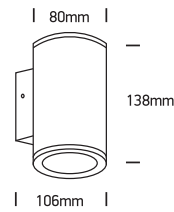

INSTALLATION MANUAL

67138

ecolight

230V | 2x6W | IP54 | Die cast
Complete with driver.

one
LIGHT

Warnings:

1. Make sure that the product is installed properly before connecting to electricity.
2. Do not cover the fitting.
3. Maintenance and installation should only be carried out by a professional electrician.