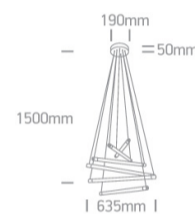

18 Decorative>The Light Bars

63056/BBS

65W LED Decorative Pendant.

Complete with 24V driver.

Complies with standard EN60598-1 and any other specific standards.

Downloads

Dimensions

Physical Specification

Item Group	18 Decorative
Family	The Light Bars
Order Code	63056/BBS
Colour	Brushed Brass
Material	Aluminium + Steel
Diffuser Material	Acrylic
Shape	Circular
Height	1500mm
Diameter	635mm
Suspended Ceiling	Yes
Indoor	Yes
Adjustable	No