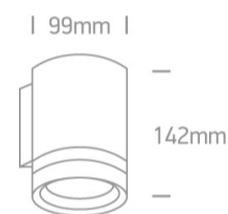

13 Wall &amp; Ceiling&gt;The GX53 Outdoor Range Die cast

67134E/G

9W GX53 Die Cast Outdoor Range, IP54

Complies with standard EN60598-1 and any other specific standards

## Dimensions