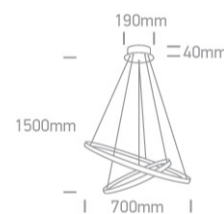

18 Decorative>The Crystal Swirl Range

63054B/B

40W LED Decorative Pendant.

Complete with 24V driver.

Complies with standard EN60598-1 and any other specific standards.

Downloads

Dimensions

Physical Specification

Item Group	18 Decorative
Family	The Crystal Swirl Range
Order Code	63054B/B
Colour	Black
Material	Aluminium + Steel
Diffuser Material	Crystal
Shape	Circular
Height	1500mm
Diameter	700mm
Suspended Ceiling	Yes
Indoor	Yes
Adjustable	No