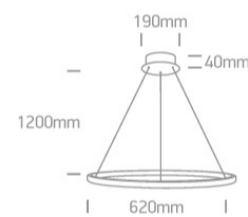

16 Decorative&gt;The Crystal Swirl Range

63054A/B

20W LED Decorative Pendant.

Complete with 24V driver.

Complies with standard EN60598-1 and any other specific standards.

## Dimensions

## Physical Specification

Item Group	16 Decorative
Family	The Crystal Swirl Range
Order Code	63054A/B
Colour	Black
Material	Aluminium + Steel
Diffuser Material	Crystal
Shape	Circular
Height	1200mm
Diameter	620mm
Suspended Ceiling	Yes
Indoor	Yes
Adjustable	No