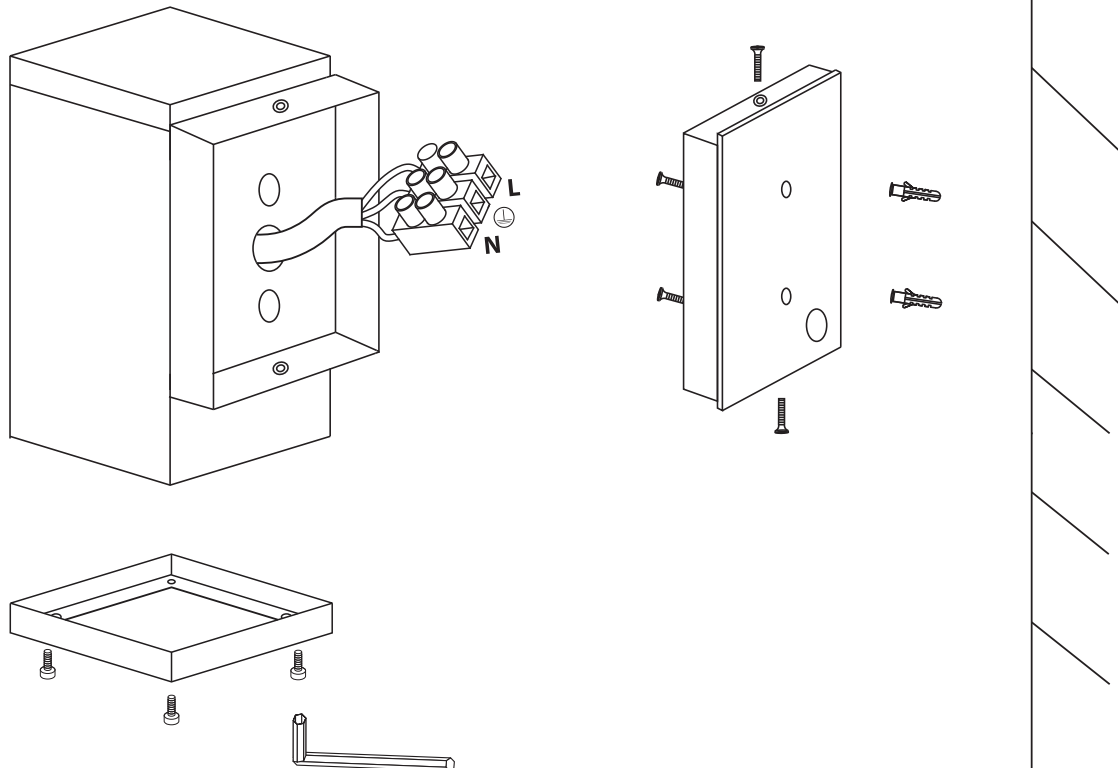

INSTALLATION MANUAL

67132F

100-240V | PAR30 | E27 | 75W | IP54 | Die cast

Warnings:

1. Make sure that the product is installed properly before connecting to electricity.
2. Do not cover the fitting.
3. Maintenance and installation should only be carried out by a professional electrician.