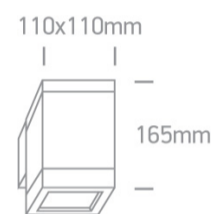

12 Wall & Ceiling>PAR30 Outdoor Cubes Die cast

67132F/B

75W PAR30 E27 Die Cast, PAR30 Outdoor Cubes.

Complies with standard EN60598-1 and any other specific standards

Downloads

Dimensions

Physical Specification

Item Group	12 Wall & Ceiling
Family	PAR30 Outdoor Cubes Die cast
Order Code	67132F/B
Colour	Black
Material	Die Cast
Shape	Rectangular
Length	110mm
Width	110mm
Height	165mm
Surface Wall	Yes
Indoor	Yes
Outdoor	Yes