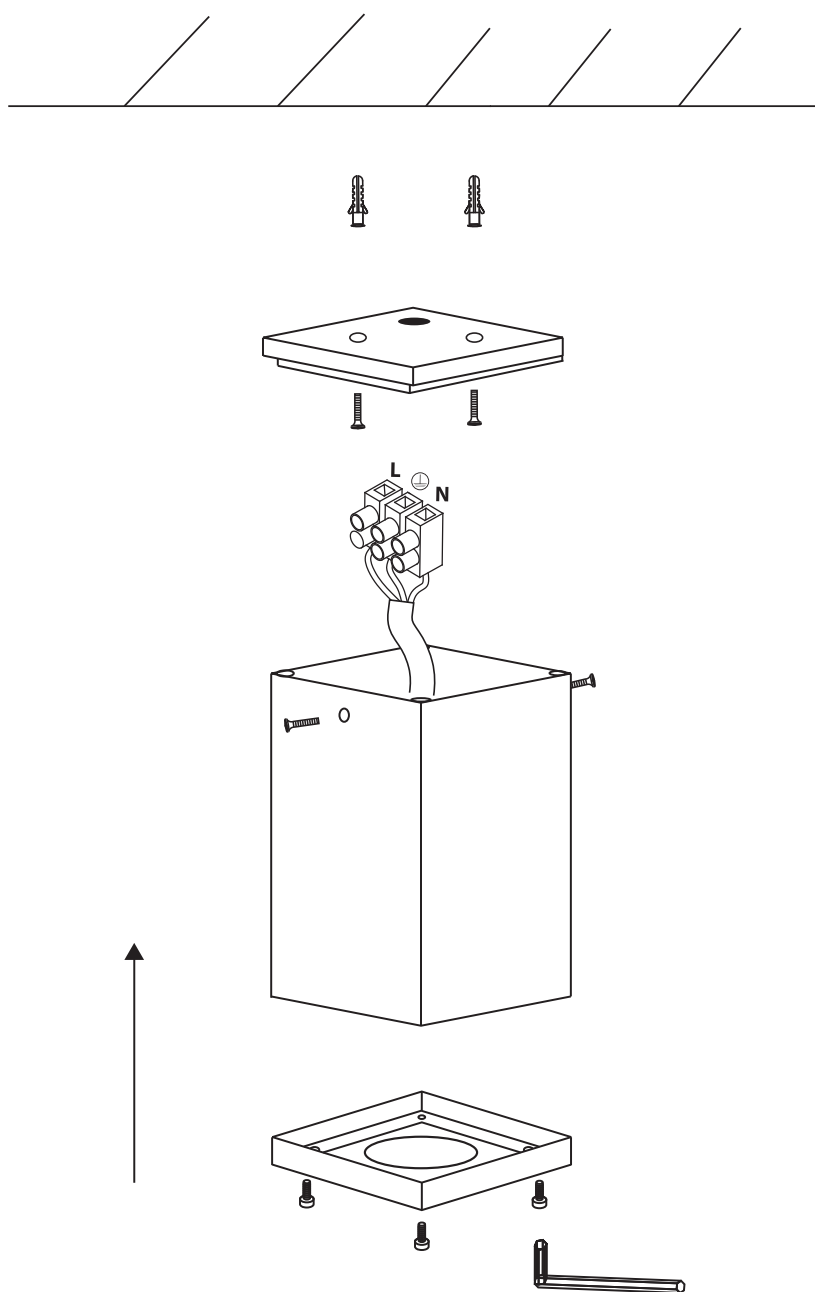

INSTALLATION MANUAL

67132D

100-240V | PAR30 | E27 | 75W | IP54 | Die cast

Warnings:

1. Make sure that the product is installed properly before connecting to electricity.
2. Do not cover the fitting.
3. Maintenance and installation should only be carried out by a professional electrician.